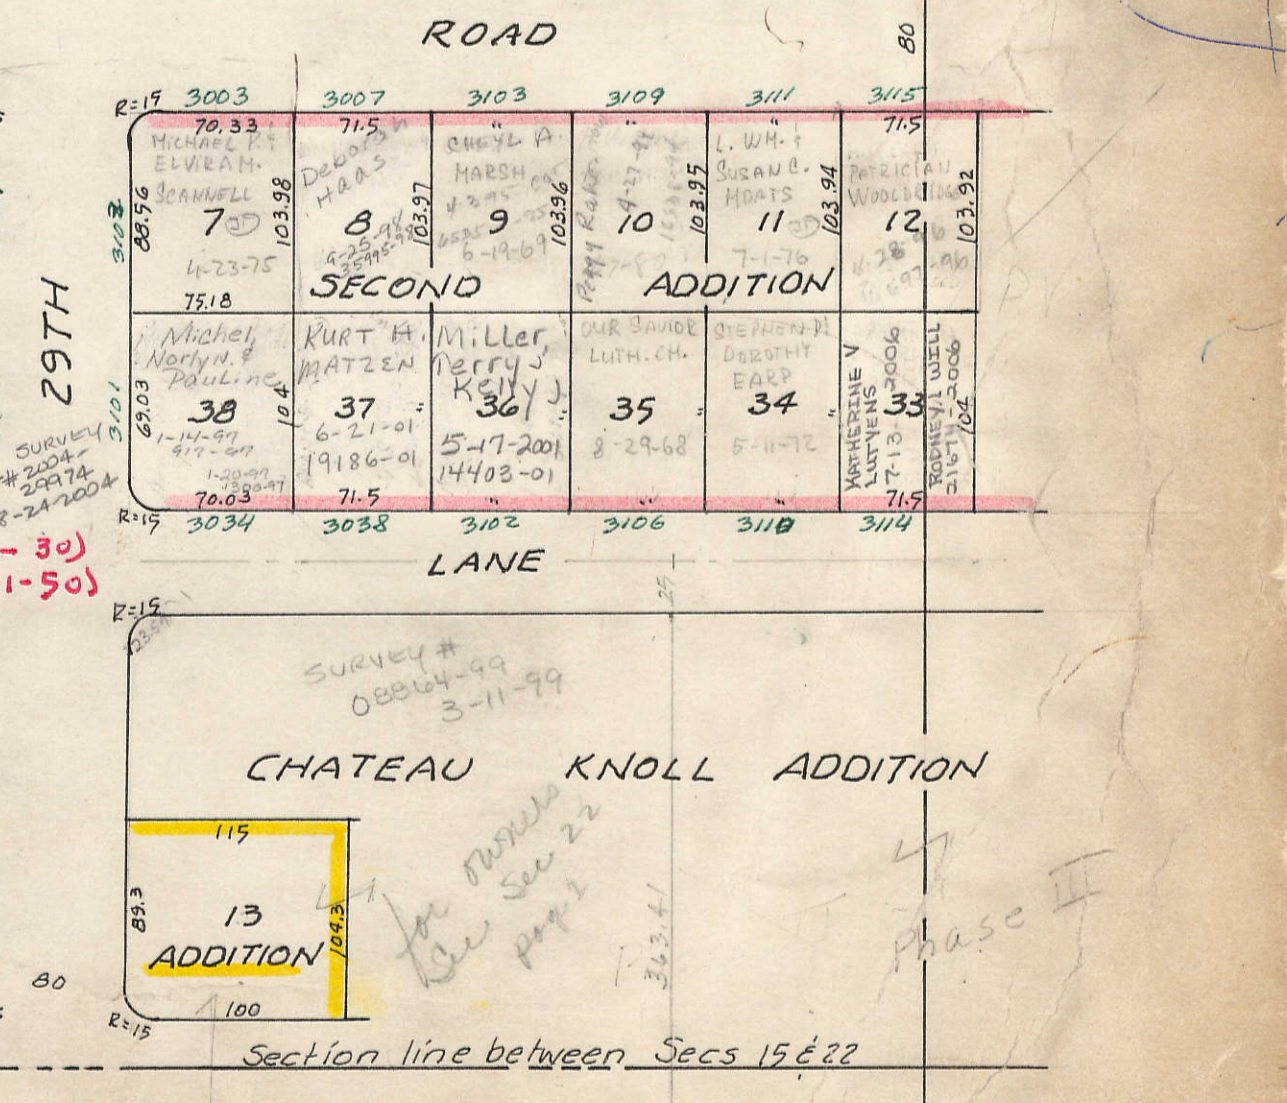

Richard M & Janet L Bolton
SEBASTIAN
10-4-2002 39041-2002
CONDOMINIUM FAIRMEADOWS 16th ADD.
TRANSFER PAGE 22 TL 1821

Replot of Lot 4
WILLOW CREEK PARK
15th ADDITION
TRANSFER PAGE 22 TL 1825

TRANSFER PAGE 21 TL 1616
WILLOW CREEK PARK 15th ADD
Section line between Sections 15 & 16

SEC 16
55

SW Cor. Sec. 15-78-4

Transfer Page 21 TL 1587

Transfer Page 18 TL 1203 (1-30)
18 TL 1204 (31-63)

1
SEC 22

Section line between Secs 15 & 22

CHATEAU KNOLL ADDITION

13
ADDITION

Phase II

100

115

12

13

14

15

16

17

18

19

20

21

22

23

24

25

26

27

28

29

30

31

32

33

34

35

36

37

38

39

40

41

42

43

44

45

46

47

48

49

50

51

52

53

54

55

56

57

58

59

60

61

62

63

64

65

66

67

68

69

70

71

72

73

74

75

76

77

78

79

80

81

82

83

84

85

86

87

88

89

90

91

92

93

94

95

96

97

98

99

100

101

102

103

104

105

106

107

108

109

110

111

112

113

114

115

116

117

118

119

120

121

122

123

124

125

126

127

128

129

130

131

132

133

134

135

136

137

138

139

140

141

142

143

144

145

146

147

148

149

150

151

152

153

154

155

156

157

158

159

160

161

162

163

164

165

166

167

168

169

170

171

172

173

174

175

176

177

178

179

180

181

182

183

184

185

186

187

188

189

190

191

192

193

194

195

196

197

198

199

200

201

202

203

204

205

206

207

208

209

210

211

212

213

214

215

216

217

218

219

220

221

222

223

224

225

226

227

228

229

230

231

232

233

234

235

236

237

238

239

240

241

242

243

244

245

246

247

248

249

250

251

252

253

254

255

256

257

258

259

260

261

262

263

264

265

266

267

268

269

270

271

272

273

274

275

276

277

278

279

280

281

282

283

284

285

286

287

288

289

290

291

292

293

294

295

296

297

298

299

300

301

</