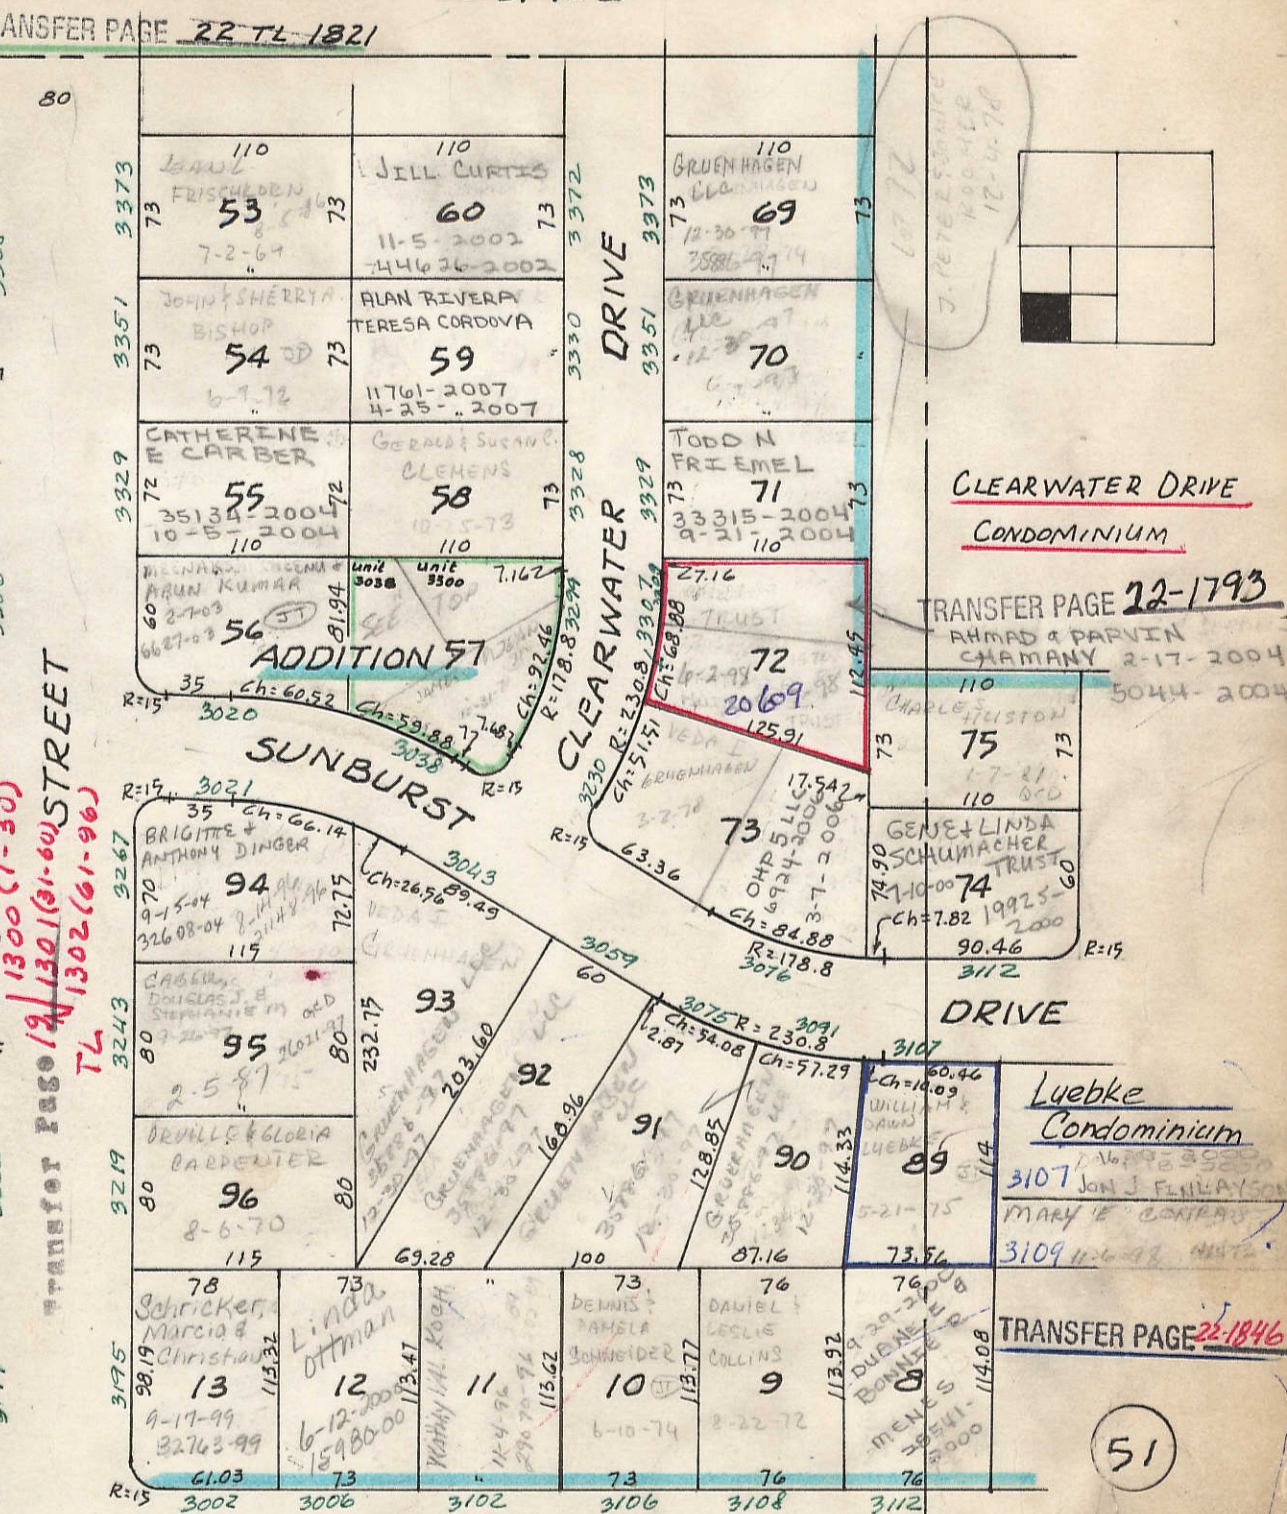

Richard M & Janet L Bolton
SEBASTIAN
10-4-2002 39041-2002
CONDOMINIUM FAIRMEADOWS 16th ADD.
TRANSFER PAGE 22 TL 1821

Replot of Lot 4
WILLOW CREEK PARK
15th ADDITION
TRANSFER PAGE 22 TL 1825

TRANSFER PAGE 21 TL 1616
WILLOW CREEK PARK 15th ADD
Section line between Sections 15 & 16

SEC 16
55

SW Cor. Sec. 15-78-4

Transfer Page 21 TL 1587

Transfer Page 18 TL 1203 (1-30)
18 TL 1204 (31-63)

1
SEC 22

Section line between Secs 15 & 22

CHATEAU KNOLL ADDITION

13
ADDITION

Phase II

100

115

12

13

14

15

16

17

18

19

20

21

22

23

24

25

26

27

28

29

30

31

32

33

34

35

36

37

38

39

40

41

42

43

44

45

46

47

48

49

50

51

52

53

54

55

56

57

58

59

60

61

62

63

64

65

66

67

68

69

70

71

72

73

74

75

76

77

78

79

80

81

82

83

84

85

86

87

88

89

90

91

92

93

94

95

96

97

98

99

100

101

102

103

104

105

106

107

108

109

110

111

112

113

114

115

116

117

118

119

120

121

122

123

124

125

126

127

128

129

130

131

132

133

134

135

136

137

138

139

140

141

142

143

144

145

146

147

148

149

150

151

152

153

154

155

156

157

158

159

160

161

162

163

164

165

166

167

168

169

170

171

172

173

174

175

176

177

178

179

180

181

182

183

184

185

186

187

188

189

190

191

192

193

194

195

196

197

198

199

200

201

202

203

204

205

206

207

208

209

210

211

212

213

214

215

216

217

218

219

220

221

222

223

224

225

226

227

228

229

230

231

232

233

234

235

236

237

238

239

240

241

242

243

244

245

246

247

248

249

250

251

252

253

254

255

256

257

258

259

260

261

262

263

264

265

266

267

268

269

270

271

272

273

274

275

276

277

278

279

280

281

282

283

284

285

286

287

288

289

290

291

292

293

294

295

296

297

298

299

300

301

</