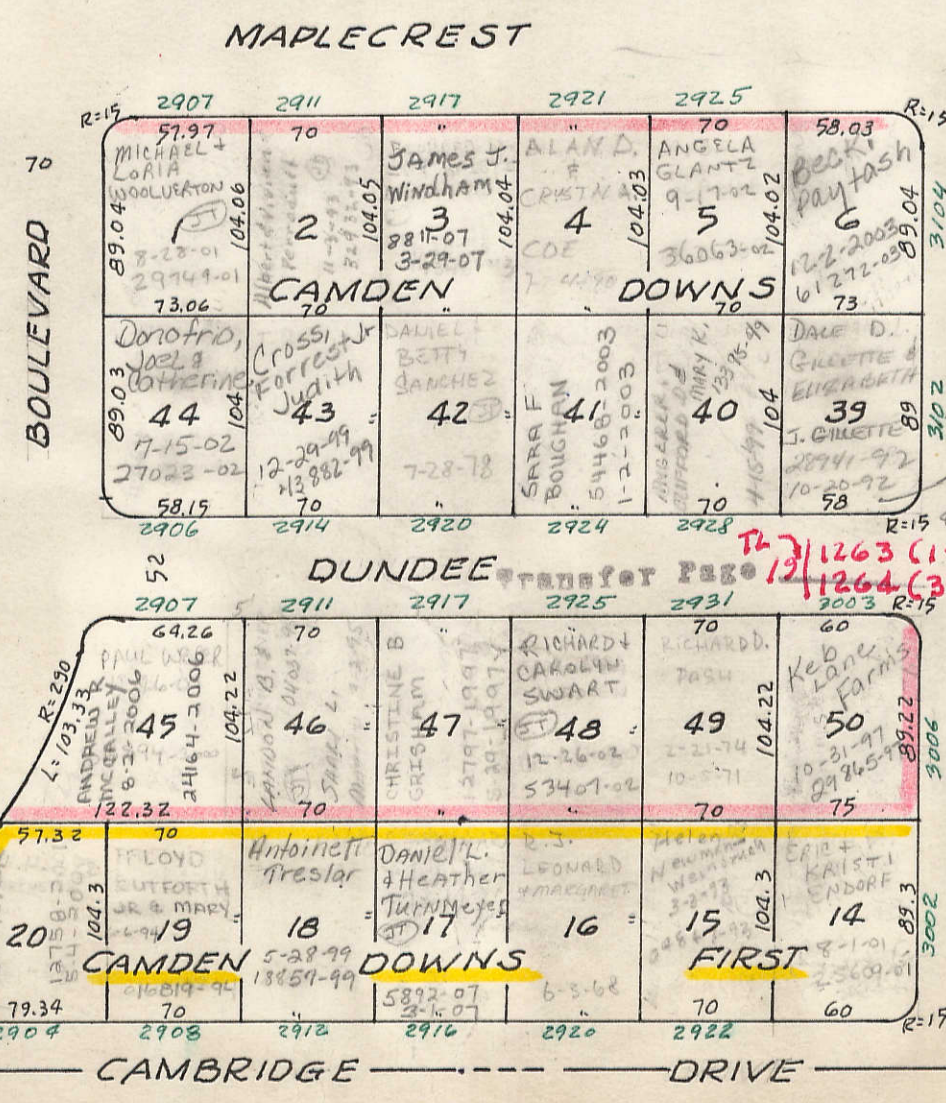

TRANSFER PAGE 21 TL 1616  
WILLOW CREEK PARK 15th ADD  
Section line between Sections 15 & 16

SEC 16  
55

SW Cor. Sec. 15-78-4

Transfer Page 21 TL 1587

Transfer Page 18 TL 1203 (1-30)  
18 TL 1204 (31-63)