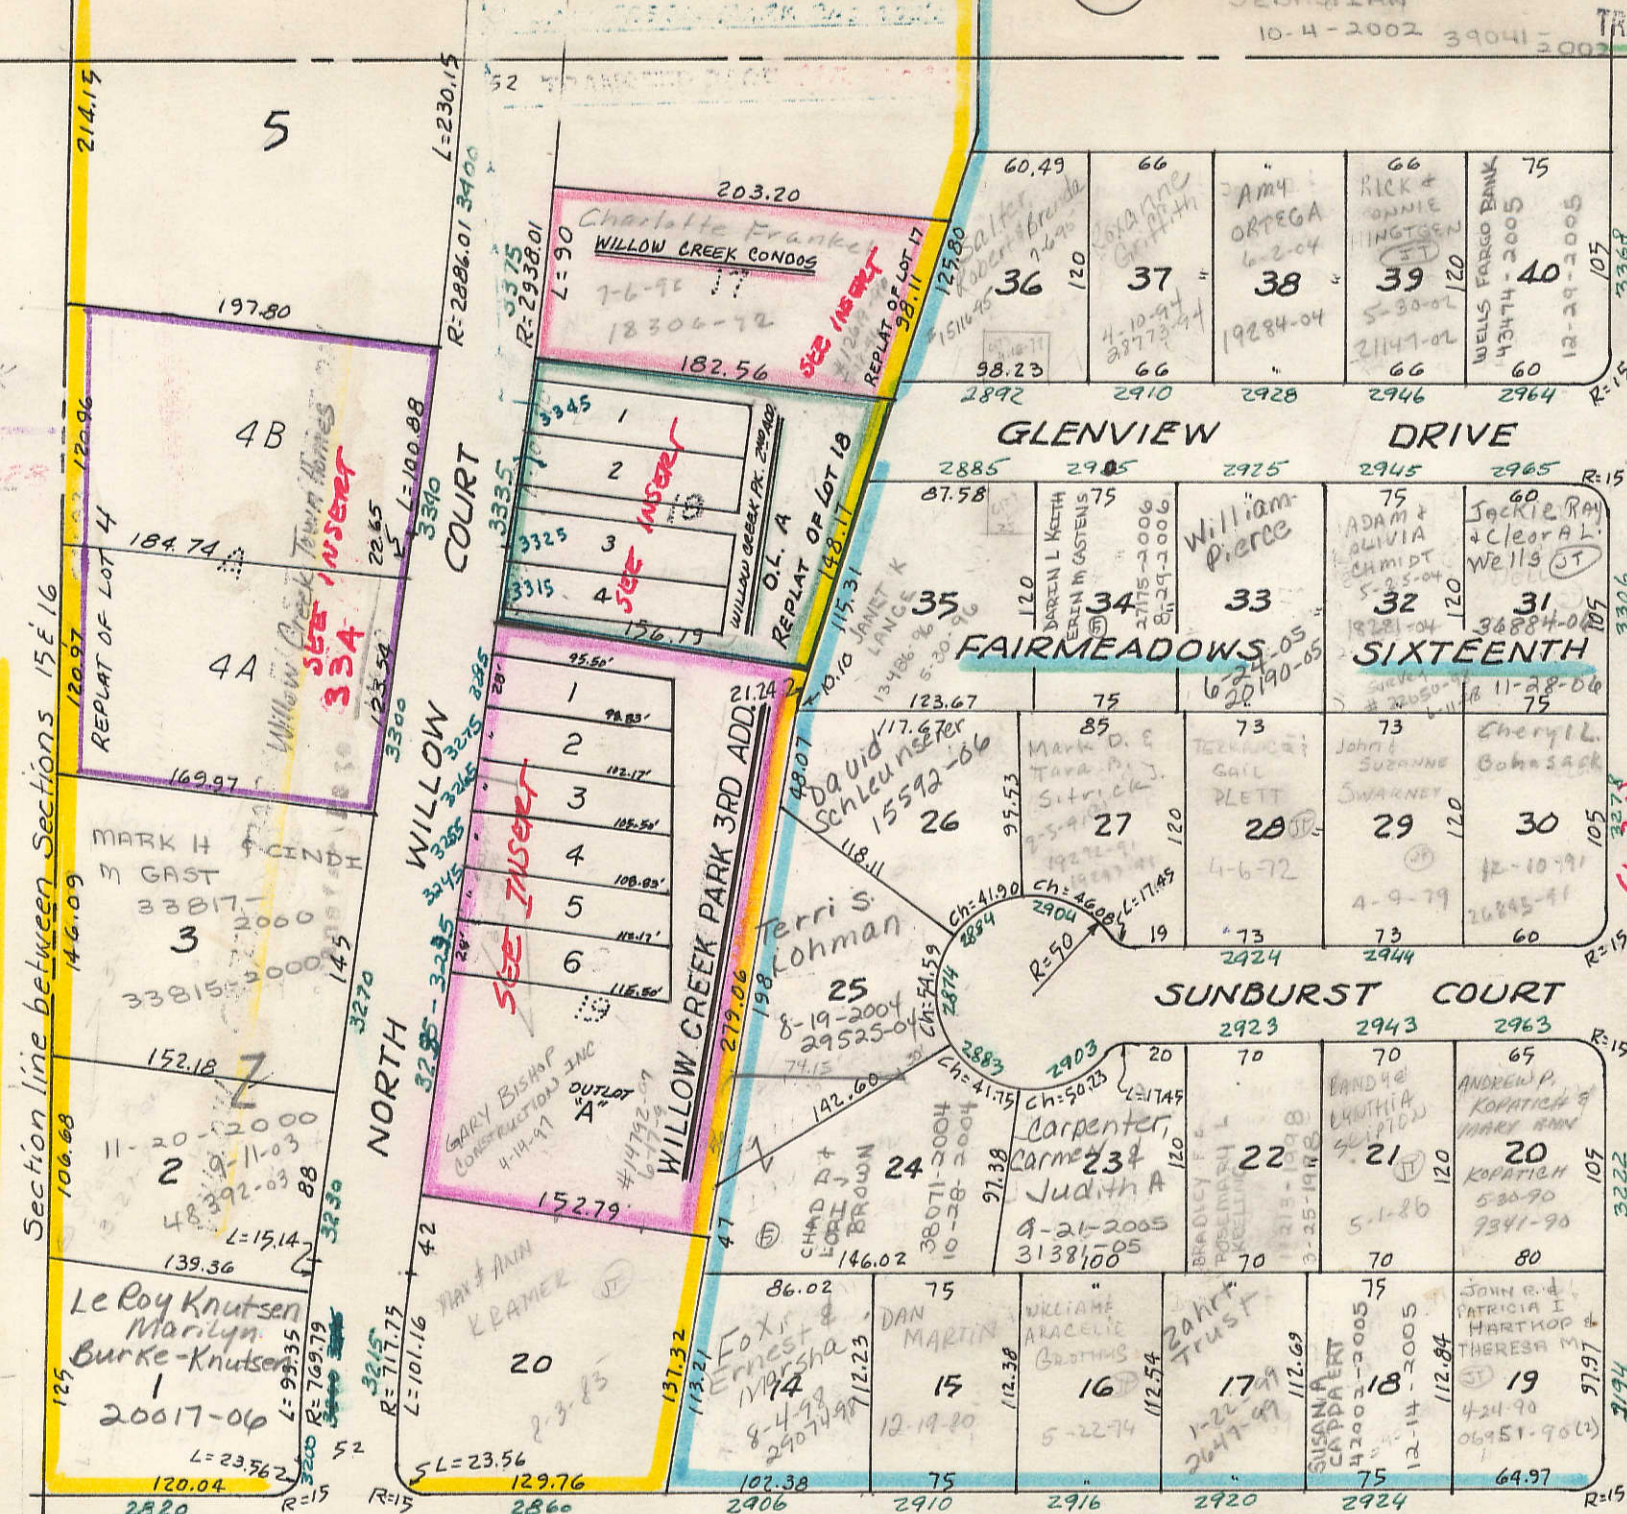

Richard M & Janet L Bolton
SEBASTIAN
10-4-2002 39041-2002
CONDOMINIUM FAIRMEADOWS 16th ADD.
TRANSFER PAGE 22 TL 1821

Replot of Lot 4
WILLOW CREEK PARK
15th ADDITION
TRANSFER PAGE 22 TL 1825

TRANSFER PAGE 21 TL 1616
WILLOW CREEK PARK 15th ADD
Section line between Sections 15 & 16

SEC 16
55

SW Cor. Sec. 15-78-4

Transfer Page 21 TL 1587

Transfer Page 18 TL 1203 (1-30)
18 TL 1204 (31-63)

1
SEC 22

Section line between Secs 15 & 22

CHATEAU KNOLL ADDITION

13
ADDITION

Phase II

100

115

12

13

14

15

16

17

18

19

20

21

22

23

24

25

26

27

28

29

30

31

32

33

34

35

36

37

38

39

40

41

42

43

44

45

46

47

48

49

50

51

52

53

54

55

56

57

58

59

60

61

62

63

64

65

66

67

68

69

70

71

72

73

74

75

76

77

78

79

80

81

82

83

84

85

86

87

88

89

90

91

92

93

94

95

96

97

98

99

100

101

102

103

104

105

106

107

108

109

110

111

112

113

114

115

116

117

118

119

120

121

122

123

124

125

126

127

128

129

130

131

132

133

134

135

136

137

138

139

140

141

142

143

144

145

146

147

148

149

150

151

152

153

154

155

156

157

158

159

160

161

162

163

164

165

166

167

168

169

170

171

172

173

174

175

176

177

178

179

180

181

182

183

184

185

186

187

188

189

190

191

192

193

194

195

196

197

198

199

200

201

202

203

204

205

206

207

208

209

210

211

212

213

214

215

216

217

218

219

220

221

222

223

224

225

226

227

228

229

230

231

232

233

234

235

236

237

238

239

240

241

242

243

244

245

246

247

248

249

250

251

252

253

254

255

256

257

258

259

260

261

262

263

264

265

266

267

268

269

270

271

272

273

274

275

276

277

278

279

280

281

282

283

284

285

286

287

288

289

290

291

292

293

294

295

296

297

298

299

300

301

</